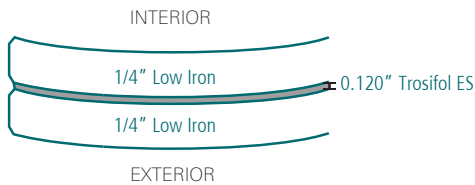

Louis Vuitton Palm Desert

Location	Palm Desert, CA
Architect	Valerio Architects
Client	Platinum Glass
Year	2023
Radius	25", 530" & 543"

Glass Make-up

"S" shape

Project's Largest Glass Size:

104" x 120"

Phone: 1-866-827-6049
E-mail: sales@cristacurva.com