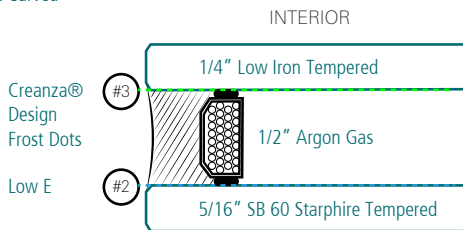

Lincoln Yards Parcel G

Location	Chicago, IL
Architect	Gensler
Client	Mid-States Glass
Year	2021
Low E	SB 60 Starphire® SB 90 Acuity

Glass Make-up

LOBBY
-Flat & Curved-

UPPER LEVELS
-Flat & Curved-

Project's Largest Glass Size: