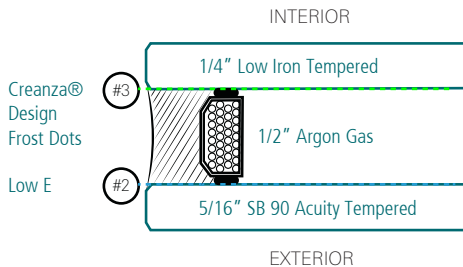

Lincoln Yards Parcel G

Location	Chicago, IL
Architect	Gensler
Client	Mid-States Glass
Year	2021
Low E	SB 60 Starphire® SB 90 Acuity

Glass Make-up

LOBBY
-Flat & Curved-

UPPER LEVELS
-Flat & Curved-

Project's Largest Glass Size: