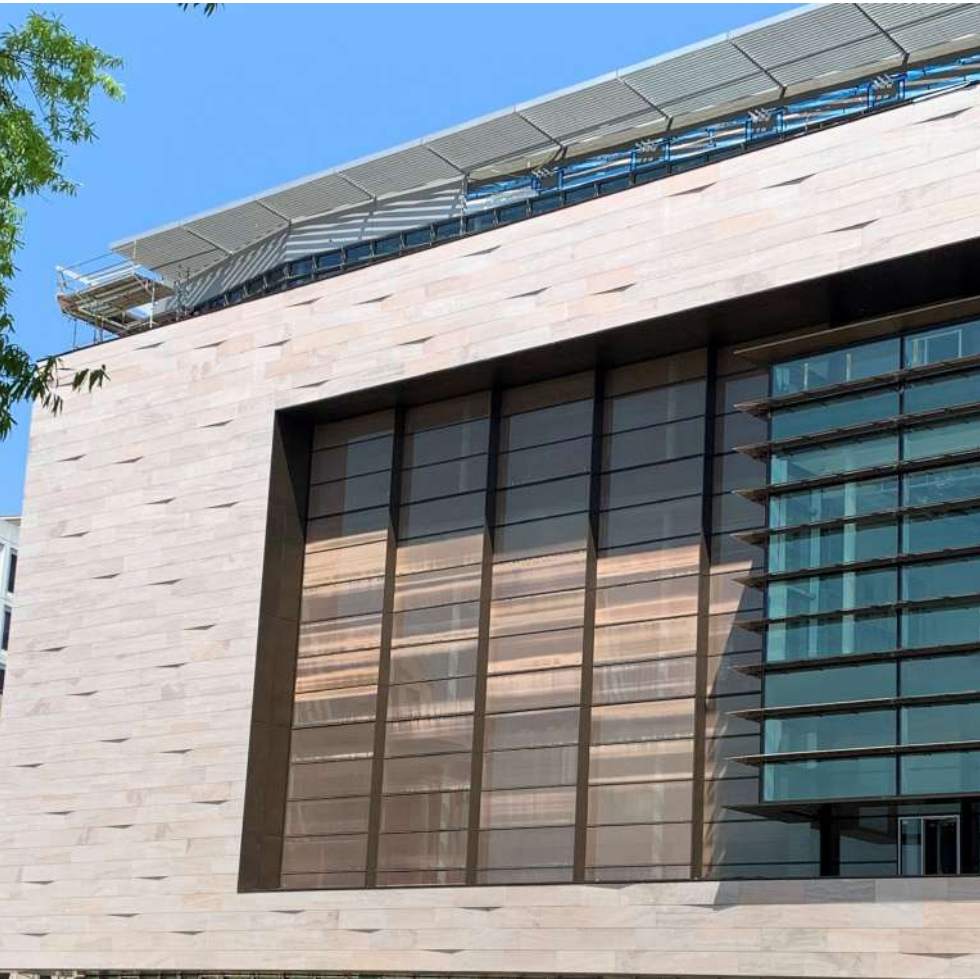

Johns Hopkins University

Location Washington, D.C.

Architect Ennead Archs

Client Tidewater

Year 2021

Low E SB 72 Acuity

Glass Make-ups

Project's Largest Glass Size