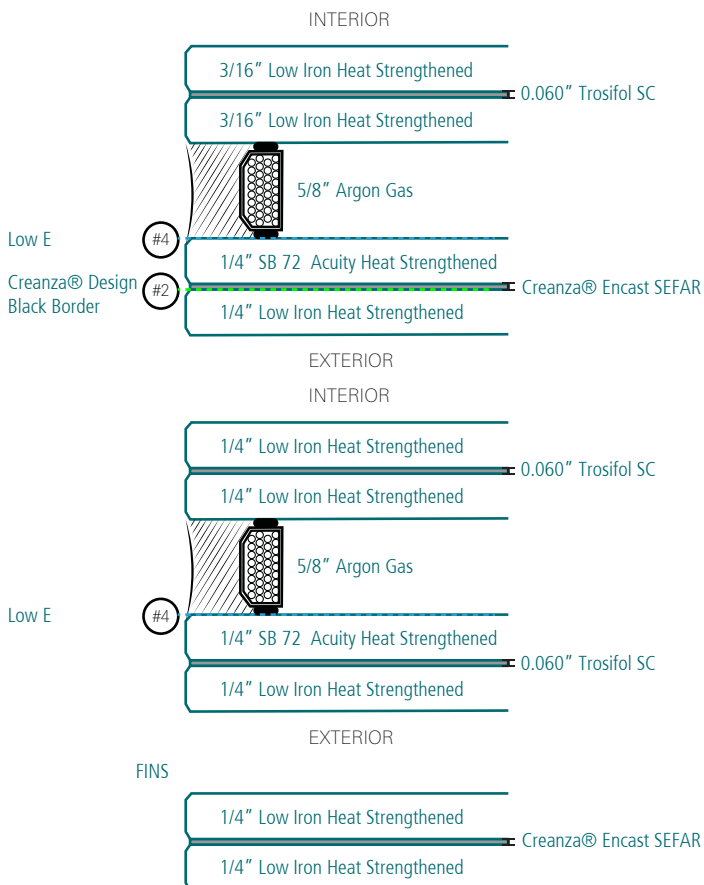

Johns Hopkins University

Location Washington, D.C.

Architect Ennead Archs

Client Tidewater

Year 2021

Low E SB 72 Acuity

Glass Make-ups

Project's Largest Glass Size