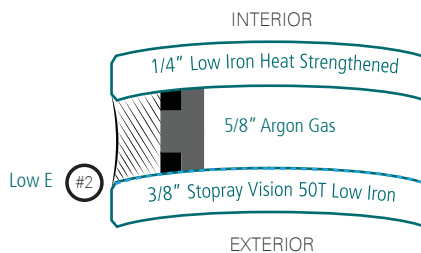

Jefferson Health

Location	Philadelphia, PA
Architect	ENNEAD Archs
Client	Interpane New Hudson Facades
Year	2020- 22
Low E	Stopray Vision 50T SN 68 Ultraclear
Radius	77" , 160" & 200"

Project's Largest Glass Size:

75" x 222"

Glass Make-ups

FACADE
-Flat & Curved

PODIUM