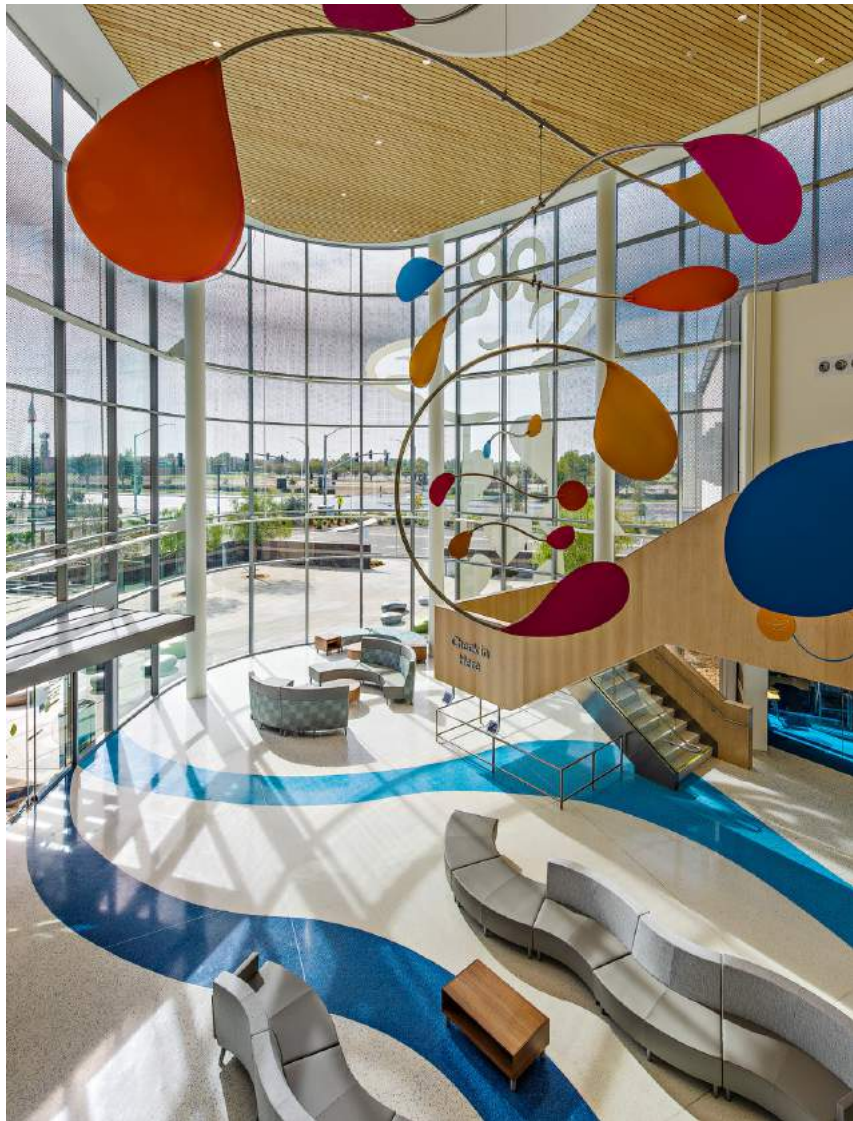

Job Data Sheet

Valley Children's Healthcare

Location	Bakersfield, CA
Architect	SmithGroup JJR
Client	Walters and Wolf
Year	2017
Radius	178" & 180"
Low E	SNX 62/27 Crystal Blue

Glass Make-up

Flat & Curved

CONCAVE INTERIOR

CONVEX EXTERIOR

Project's Largest Glass Size:

92" x 135"

Design Details