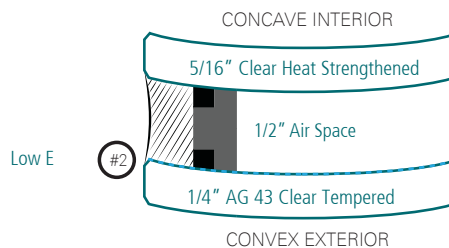

Phone: 1-866-827-6049
E-mail: sales@cristacurva.com