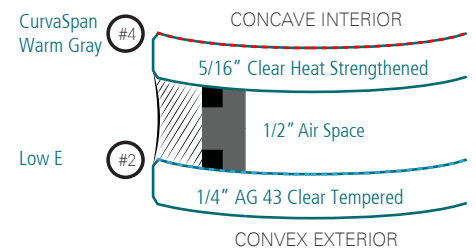

Phone: 1-866-827-6049
E-mail: sales@cristacurva.com