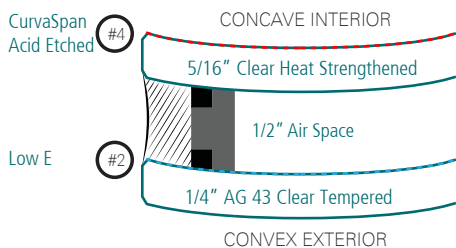

Phone: 1-866-827-6049
E-mail: sales@cristacurva.com