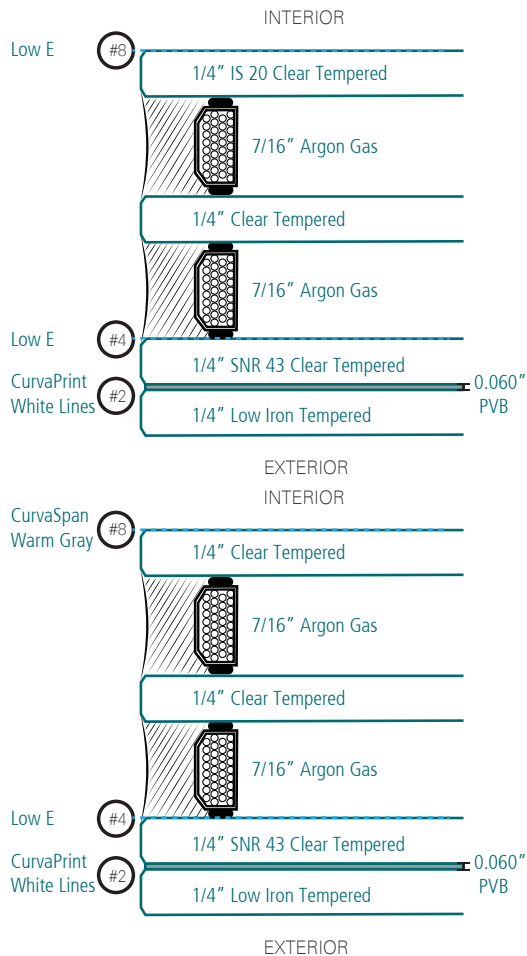

Photo© UM::Autonomy

Ford Robotics

Location	Ann Arbor, MI
Architect	Harley Ellis Devereaux
Client	Modern Mirror & Glass
Year	2019
Low E	SNR 43 Clear & IS 20 Clear

Glass Make-ups

Job Data Sheet

Phone: 1-866-827-6049
E-mail: sales@cristacurva.com