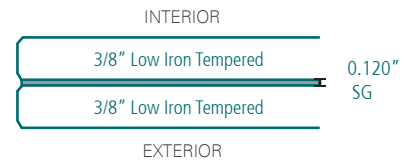

Seminole Retail Corridor

Location	Hollywood, FL
Architect	Christine Scholtz
Client	Vigilante
Year	2019
Radius	12", 22", 36", 60", 78" & 107"

Glass Make-ups

Glass Corridor Drawing

— Curtain Walls

Project's Largest Glass Size: