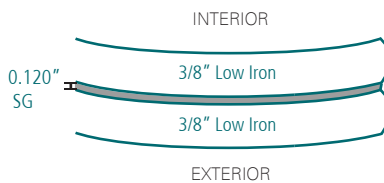

Seminole Retail Corridor

Location	Hollywood, FL
Architect	Christine Scholtz
Client	Vigilante
Year	2019
Radius	12", 22", 36", 60", 78" & 107"

Glass Make-ups

Glass Corridor Drawing

— Curtain Walls

Project's Largest Glass Size: