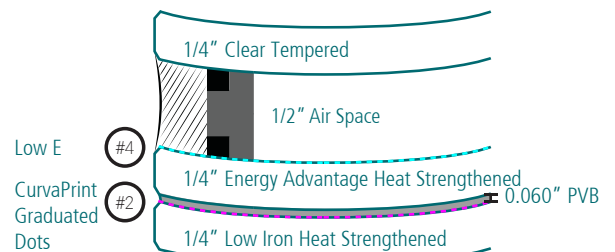

## Jacobs Medical Center

<b>Location</b>	La Jolla, CA
<b>Architect</b>	Canon Design
<b>Client</b>	Enclos
<b>Year</b>	2013
<b>Radius</b>	390", 290", 224", 136", 107", 93", 86" & 72"
<b>Low E</b>	Energy Advantage
<b>sqft</b>	18,000

## Glass Make-ups

FLAT & CURVED

INTERIOR

EXTERIOR

INTERIOR

EXTERIOR

Project's Largest Glass Size

71" x 125"