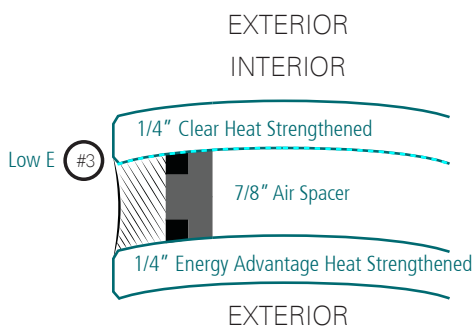

## Jacobs Medical Center

<b>Location</b>	La Jolla, CA
<b>Architect</b>	Canon Design
<b>Client</b>	Enclos
<b>Year</b>	2013
<b>Radius</b>	390", 290", 224", 136", 107", 93", 86" & 72"
<b>Low E</b>	Energy Advantage
<b>sqft</b>	18,000

## Glass Make-ups

FLAT & CURVED

INTERIOR

EXTERIOR

INTERIOR

EXTERIOR

Project's Largest Glass Size

71" x 125"