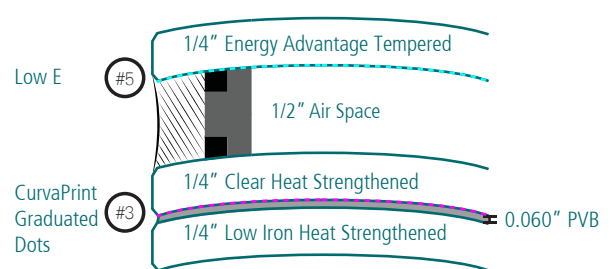

## Glass Make-ups

FLAT & CURVED

INTERIOR

EXTERIOR

INTERIOR

EXTERIOR

Project's Largest Glass Size

71" x 125"