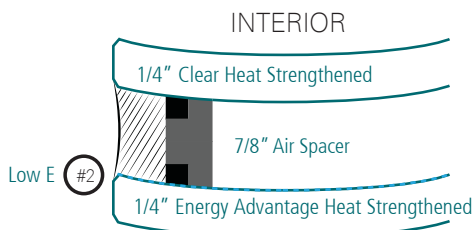

## Jacobs Medical Center

<b>Location</b>	La Jolla, CA
<b>Architect</b>	Canon Design
<b>Client</b>	Enclos
<b>Year</b>	2013
<b>Radius</b>	390", 290", 224", 136", 107", 93", 86" & 72"
<b>Low E</b>	Energy Advantage
<b>sqft</b>	18,000

## Glass Make-ups

FLAT & CURVED

INTERIOR

EXTERIOR

INTERIOR

EXTERIOR

Project's Largest Glass Size

71" x 125"