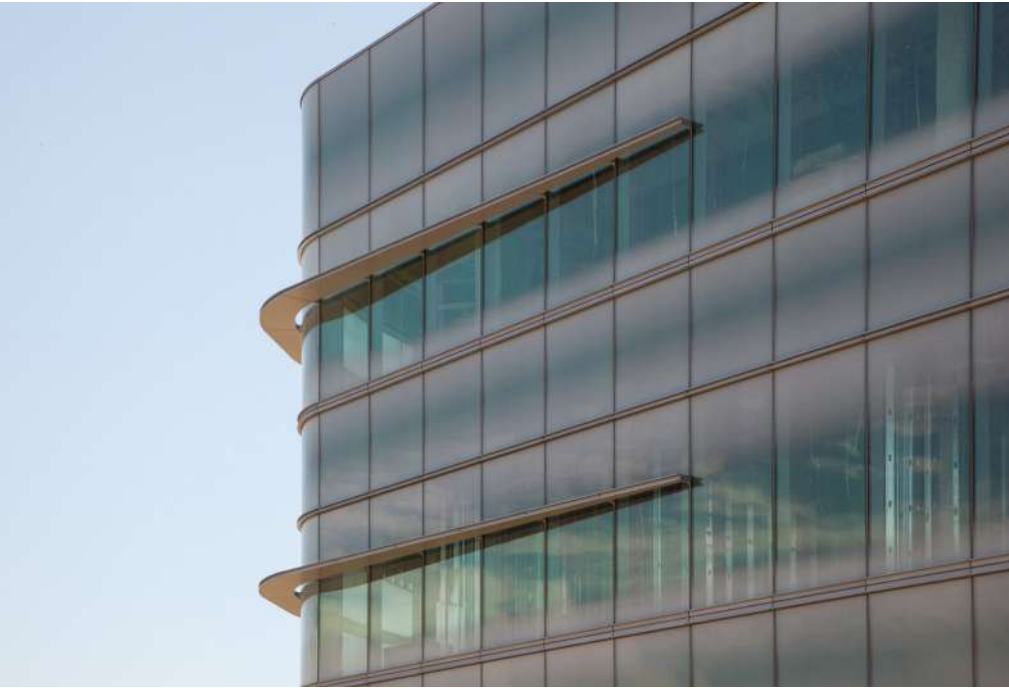

## Glass Make-ups

FLAT & CURVED

INTERIOR

EXTERIOR

INTERIOR

EXTERIOR

Project's Largest Glass Size

71" x 125"