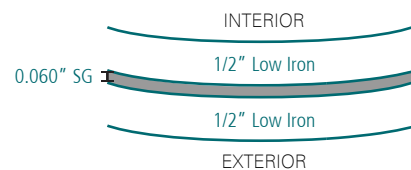

Photo: Esto Photographics

Sea Glass Carousel

Location	New York City, NY
Architect	WXY Studio
Client	Show Canada Ind.
Year	2013
Radius	538" , 408" , 406" , 283" , 194" & 73"

Photo: WXY Studio

Glass Make-ups

OCULUS

CURTAIN WALL

Project's Largest Glass Size:
93" x 143"

Glass Drawings

Top View

Isometric View

Flat View

Isometric View