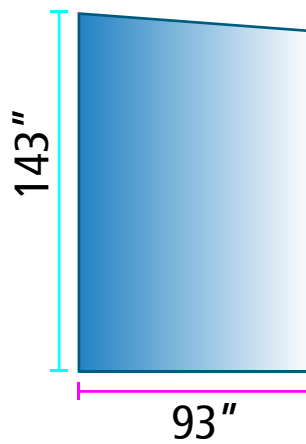

Photo: Esto Photographics

Sea Glass Carousel

Location	New York City, NY
Architect	WXY Studio
Client	Show Canada Ind.
Year	2013
Radius	538" , 408" , 406" , 283" , 194" & 73"

Photo: WXY Studio

Glass Make-ups

OCULUS

CURTAIN WALL

Project's Largest Glass Size:
93" x 143"

Glass Drawings

Top View

Isometric View

Flat View

Isometric View