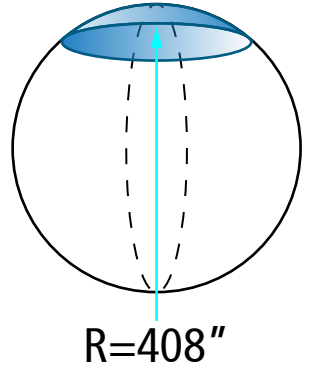

Photo: Esto Photographics

Sea Glass Carousel

Location	New York City, NY
Architect	WXY Studio
Client	Show Canada Ind.
Year	2013
Radius	538" , 408" , 406" , 283" , 194" & 73"

Photo: WXY Studio

Glass Make-ups

OCULUS

CURTAIN WALL

Project's Largest Glass Size:
93" x 143"

Glass Drawings

Top View

Isometric View

Flat View

Isometric View