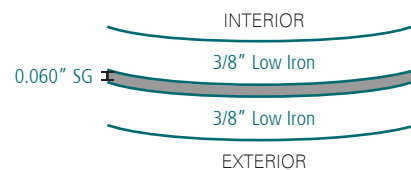

Photo: Esto Photographics

Sea Glass Carousel

Location	New York City, NY
Architect	WXY Studio
Client	Show Canada Ind.
Year	2013
Radius	538" , 408" , 406" , 283" , 194" & 73"

Photo: WXY Studio

Glass Make-ups

OCULUS

CURTAIN WALL

Project's Largest Glass Size:
93" x 143"

Glass Drawings

Top View

Isometric View

Flat View

Isometric View