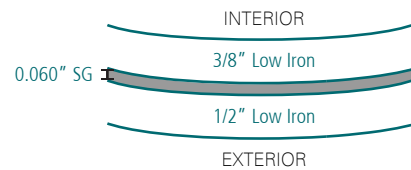

Photo: Esto Photographics

Sea Glass Carousel

Location	New York City, NY
Architect	WXY Studio
Client	Show Canada Ind.
Year	2013
Radius	538" , 408" , 406" , 283" , 194" & 73"

Photo: WXY Studio

Glass Make-ups

OCULUS

CURTAIN WALL

Project's Largest Glass Size:
93" x 143"

Glass Drawings

Top View

Isometric View

Flat View

Isometric View