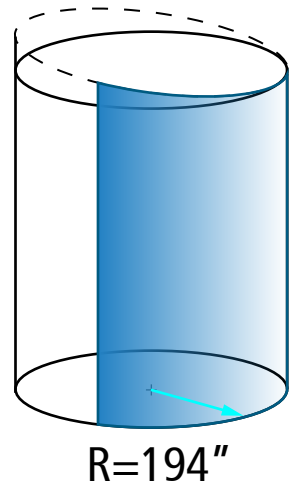

Photo: Esto Photographics

Sea Glass Carousel

Location	New York City, NY
Architect	WXY Studio
Client	Show Canada Ind.
Year	2013
Radius	538" , 408" , 406" , 283" , 194" & 73"

Photo: WXY Studio

Glass Make-ups

OCULUS

CURTAIN WALL

Project's Largest Glass Size:
93" x 143"

Glass Drawings

Top View

Isometric View

Flat View

Isometric View