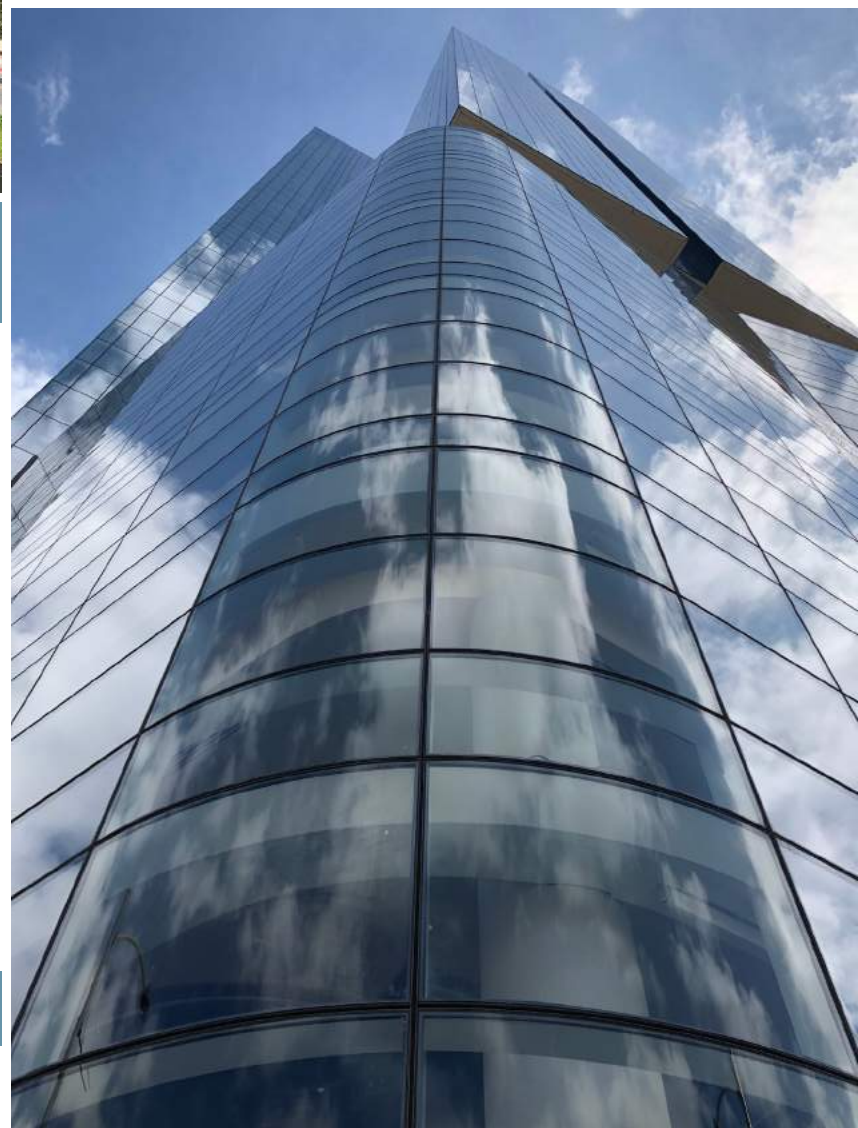

Fairmont Podium

Location	Austin, TX
Architect	Gensler
Client	Wincon
Year	2016
Radius	129" & 312"
Low E	SN 68 Ultraclear

Glass Make-ups

Project's Largest Glass Size:

55" x 173"

Job Data Sheet

Phone: 1-866-827-6049
E-mail: sales@cristacurva.com