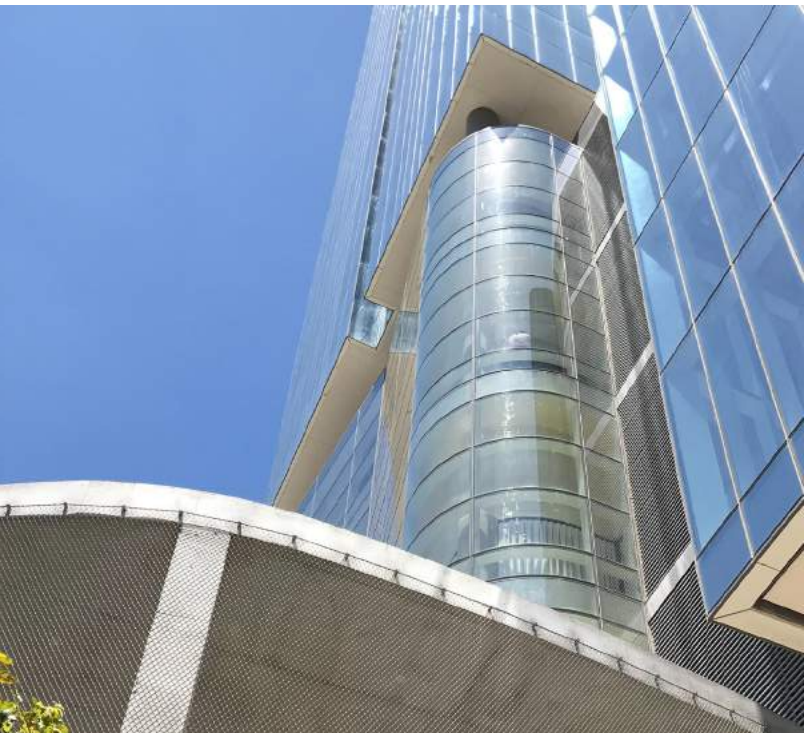

Fairmont Podium

Location	Austin, TX
Architect	Gensler
Client	Wincon
Year	2016
Radius	129" & 312"
Low E	SN 68 Ultraclear

Glass Make-ups

Project's Largest Glass Size:

55" x 173"

Job Data Sheet

Phone: 1-866-827-6049
E-mail: sales@cristacurva.com