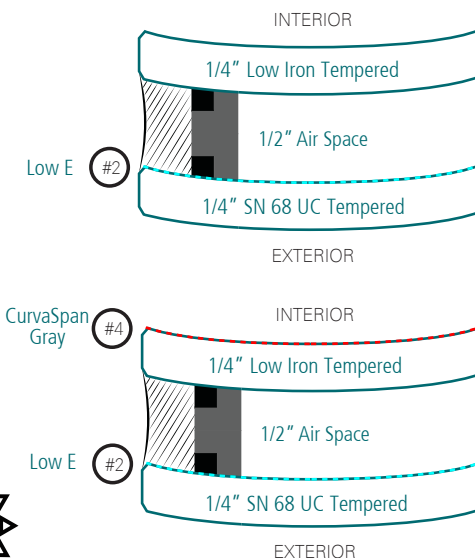

Fairmont Podium

Location	Austin, TX
Architect	Gensler
Client	Wincon
Year	2016
Radius	129" & 312"
Low E	SN 68 Ultraclear

Glass Make-ups

Project's Largest Glass Size:

55" x 173"

Job Data Sheet

Phone: 1-866-827-6049
E-mail: sales@cristacurva.com