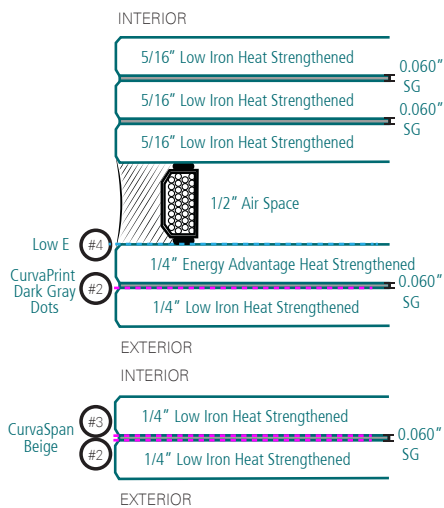

SFMOMA

Location	San Francisco, CA
Architect	Snøhetta
Client	Enclos
Year	2014-15
Low E	EA & SB60 Starphire®

Glass Make-ups

Project's Largest Glass Size

Photo by ARUP

Phone: 1-866-827-6049
E-mail: sales@criscurva.com