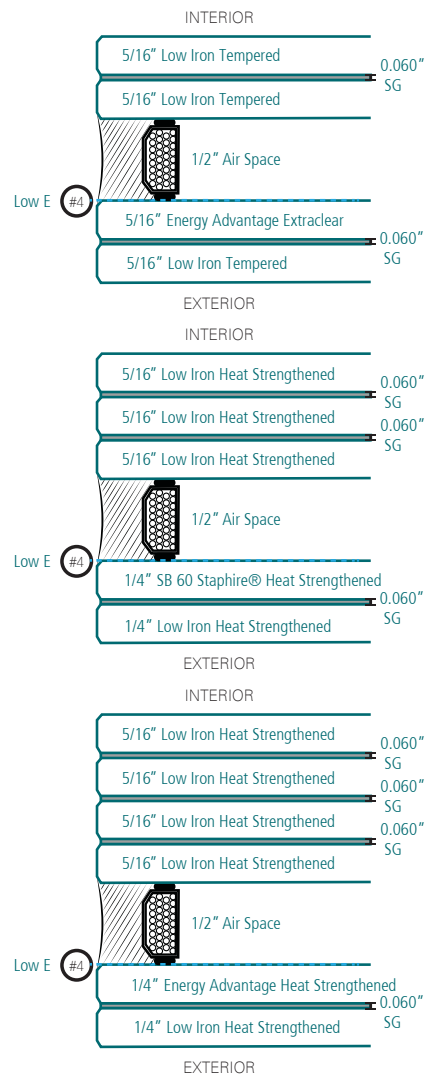

SFMOMA

Location	San Francisco, CA
Architect	Snøhetta
Client	Enclos
Year	2014-15
Low E	EA & SB60 Starphire®

Glass Make-ups

Project's Largest Glass Size

Photo by ARUP

Phone: 1-866-827-6049
E-mail: sales@criscurva.com